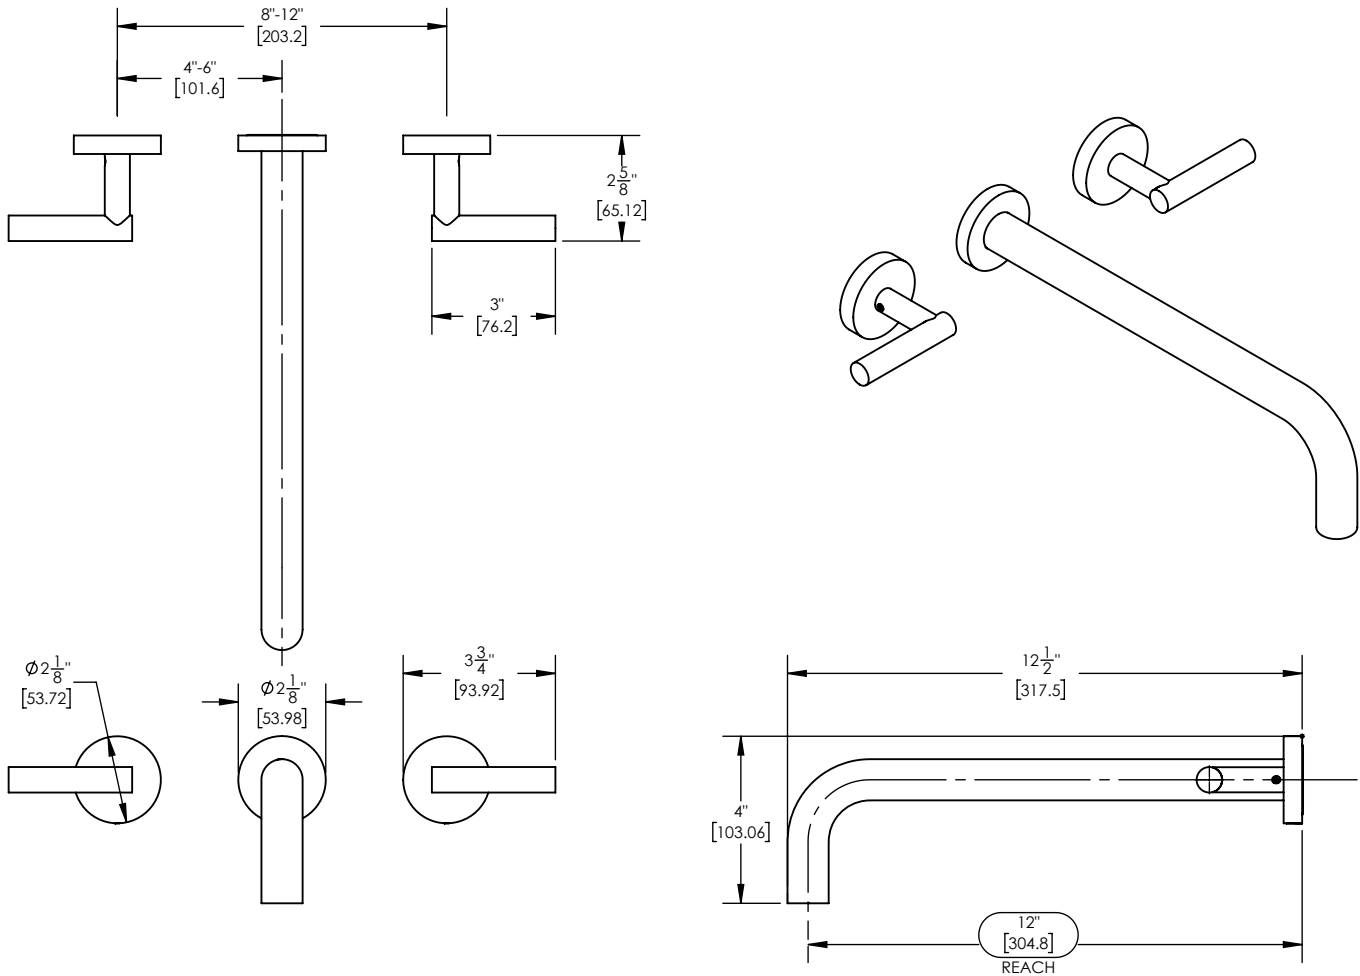

Wall Lavatory Set w/ Lever Handles

120-12-12

PRODUCT FEATURES

- Style: Transitional
- Collection: Transition
- Temperature Controlled By Handles
- Lever Handles
-
-

TECHNICAL DETAILS

ADA Compliance: Yes
 Drain Assembly Material: Brass
 Fitting Hole Diameter: 1 1/8"
 Number of Holes: Three Hole
 Number of Handles: Two
 Handle Turn Angle: Quarter Turn
 Spout Reach: 12"
 Installation Type: Wall Mounted
 Primary Material: Brass
 Valve Material: Ceramic
 Flow Restriction: 1.2 gpm
 Water Pressure Maximum: 85 PSI
 Water Pressure Minimum: 20 PSI
 Water Pressure Recommended: 60 PSI

PRODUCT DIMENSIONS

www.phylrich.com

1261 Logan Avenue, Costa Mesa, California 92626.
 Phone: 714.361.4800 Fax: 714.617.3120

Rev-

CODES & STANDARDS

ASME A112.181/ CSA B1251, ASME 112.18.2/ CSA B125.2, ANSI NSF, CEC