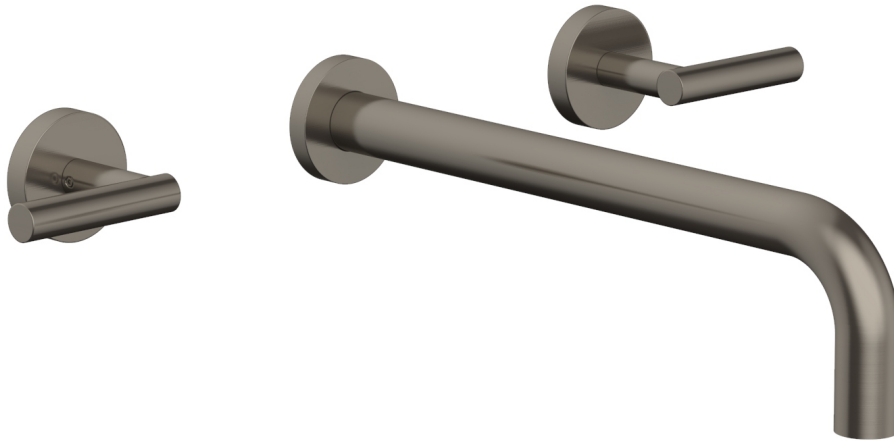

Wall Lavatory Set w/ Lever Handles

120-12-12

PRODUCT FEATURES

- Style: Transitional
- Collection: Transition
- Temperature Controlled By Handles
- Lever Handles
-
-

TECHNICAL DETAILS

ADA Compliance: Yes
 Drain Assembly Material: Brass
 Fitting Hole Diameter: 1 1/8"
 Number of Holes: Three Hole
 Number of Handles: Two
 Handle Turn Angle: Quarter Turn
 Spout Reach: 12"
 Installation Type: Wall Mounted
 Primary Material: Brass
 Valve Material: Ceramic
 Flow Restriction: 1.2 gpm
 Water Pressure Maximum: 85 PSI
 Water Pressure Minimum: 20 PSI
 Water Pressure Recommended: 60 PSI

PRODUCT DIMENSIONS

www.phylrich.com

1261 Logan Avenue, Costa Mesa, California 92626.
 Phone: 714.361.4800 Fax: 714.617.3120

Rev-

CODES & STANDARDS

ASME A112.181/ CSA B1251, ASME 112.18.2/ CSA B125.2, ANSI NSF, CEC