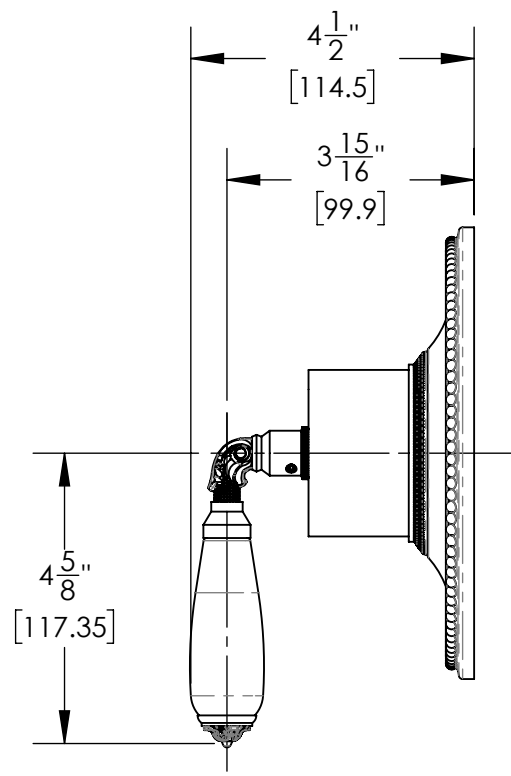

TH338B

■ PRODUCT FEATURES

- Style: Traditional
- Collection: Valencia
- Temperature Controlled Pressure Balance
- White Marble Lever Handle
-
-

■ TECHNICAL DETAILS

ADA Compliance: Yes
 Access Hole Diameter: 5"
 Handle Turn Angle: 115°
 Installation Type: Wall Mounted
 Primary Material: Brass
 Valve Material: Ceramic

■ PRODUCT DIMENSIONS

www.phylrich.com

1261 Logan Avenue, Costa Mesa, California 92626.
 Phone: 714.361.4800 Fax: 714.617.3120

Rev-

CODES & STANDARDS

ASME A112.181/ CSA B1251, ASME 112.18.2/ CSA B125.2, ANSI NSF, CEC