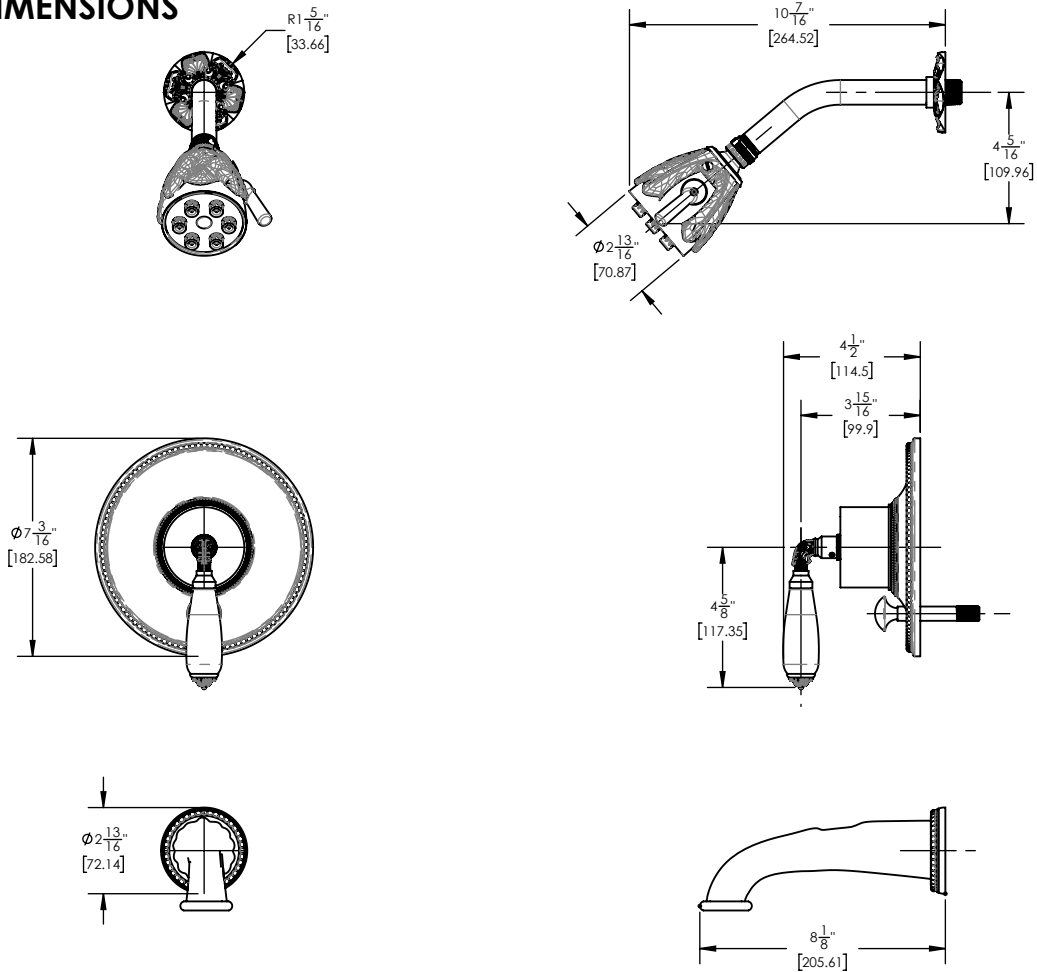

PB2338D

■ **PRODUCT FEATURES**

- Style: Traditional
- Collection: Valencia
- Temperature Controlled By Pressure Balance
- Beige Marble Lever Handle
-
-

■ **TECHNICAL DETAILS**

Access Hole Diameter: 5"
 Handle Turn Angle: 115°
 Spout Reach: 8 1/8"
 Connection Type: Female 1/2" NPT Connection
 Installation Type: Wall Mounted
 Primary Material: Brass
 Valve Material: Ceramic
 Shower Flow Restriction: 1.8 gpm
 Spout Flow Restriction: Full Flow
 Water Pressure Maximum: 85 PSI
 Water Pressure Minimum: 20 PSI
 Water Pressure Recommended: 60 PSI

■ **PRODUCT DIMENSIONS**

www.phylrich.com

1261 Logan Avenue, Costa Mesa, California 92626.
 Phone: 714.361.4800 Fax: 714.617.3120

CODES & STANDARDS

ASME A112.181/ CSA B1251, ASME 112.18.2/ CSA B125.2, ANSI NSF, CEC