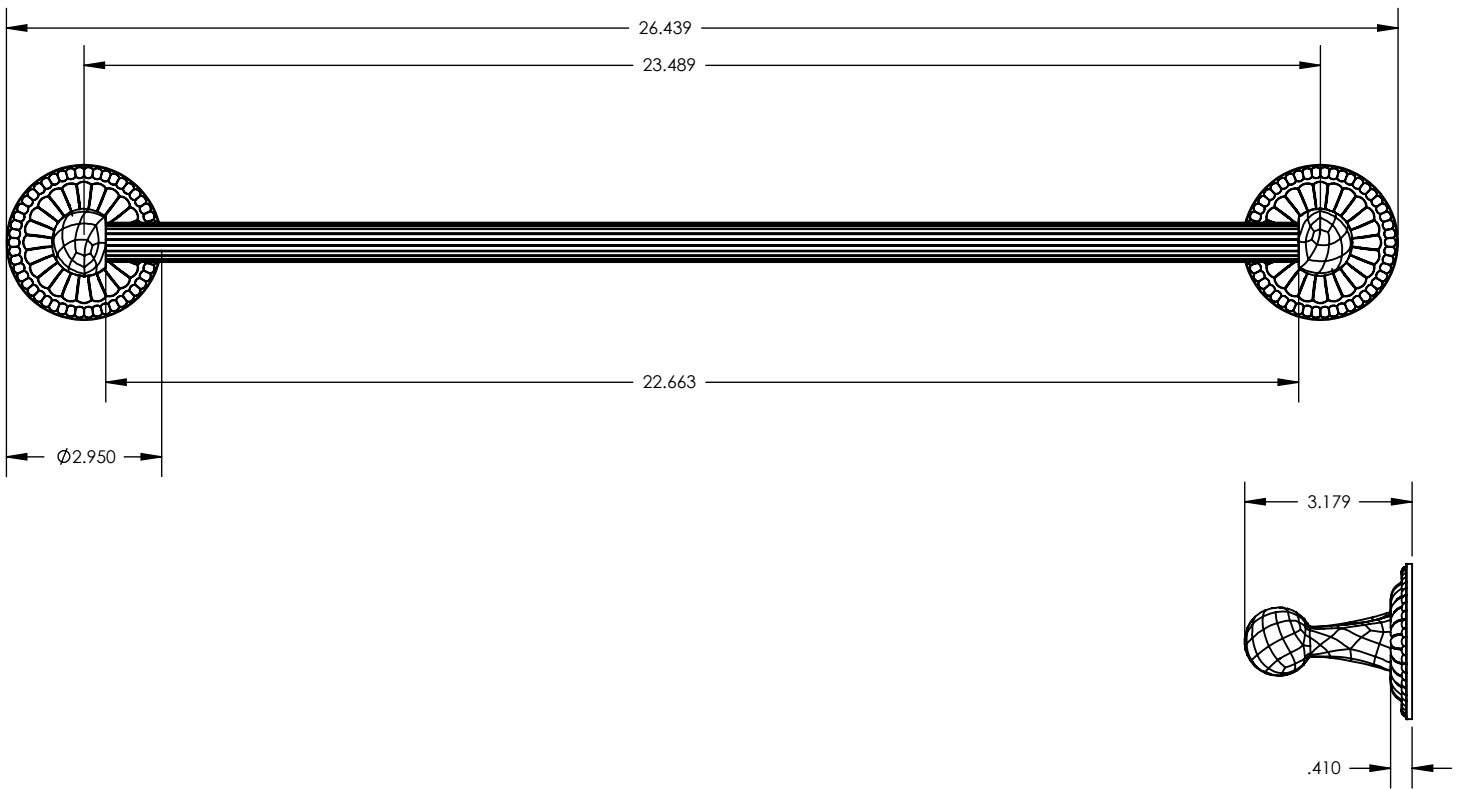

KPG70

■ **PRODUCT FEATURES**

- Style: Baroque
- Collection: Georgian & Barcelona

■ **TECHNICAL DETAILS**

ADA Compliance: No
Installation Type: Wall Mounted
Primary Material: Brass

■ **PRODUCT DIMENSIONS**

www.phylrich.com

1261 Logan Avenue, Costa Mesa, California 92626.
Phone: 714.361.4800 Fax: 714.617.3120

ASME A112.181/ CSA B1251, ASME 112.18.2/ CSA B125.2, ANSI NSF, CEC

CODES & STANDARDS

WARRANTY

Mechanical Warranty: 10 Years from date of purchase.
Finish Warranty: See catalog for further information.