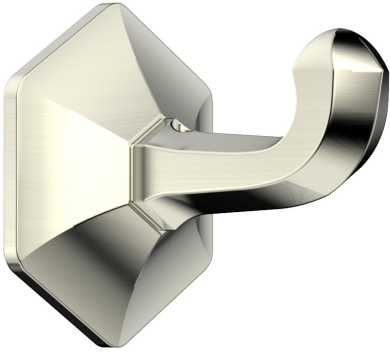

TECHNICAL DETAILS

ADA Compliance: No
Primary Material: Brass

PRODUCT FEATURES

- Style: Traditional
- Collection: Le Verre & La Crosse

CODES & STANDARDS

WARRANTY

Mechanical Warranty: 10 Years from date of purchase.
Finish Warranty: See catalog for further information.