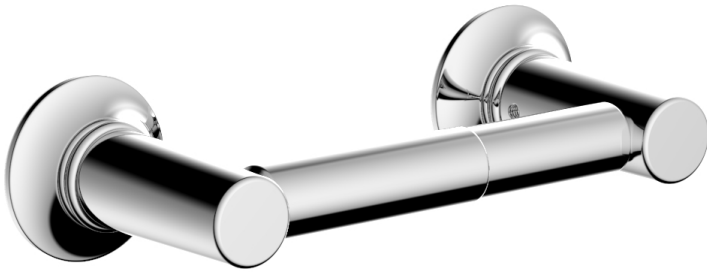

TECHNICAL DETAILS

ADA Compliance: No
Mount Center to Center: 6"
Primary Material: Brass

PRODUCT FEATURES

- Style: Traditional
- Collection: Hex Modern

CODES & STANDARDS

WARRANTY

Mechanical Warranty: 10 Years from date of purchase.
Finish Warranty: See catalog for further information.