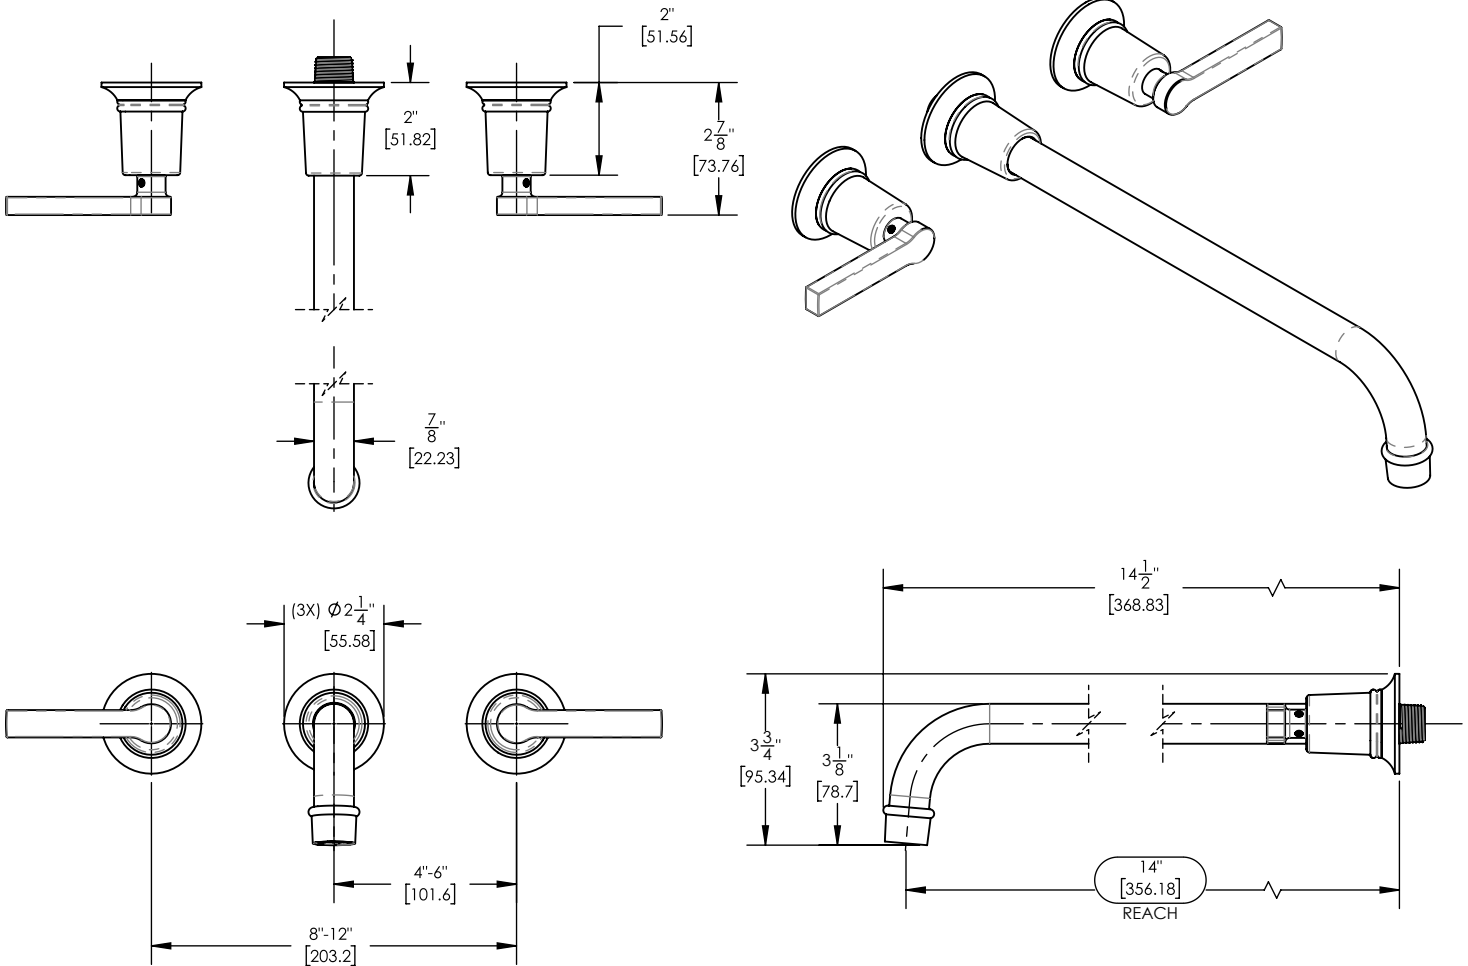

PRODUCT DIMENSIONS

www.phylrich.com

1261 Logan Avenue, Costa Mesa, California 92626.
Phone: 714.361.4800 Fax: 714.617.3120

ASME A11.181/ CSA B1251, ASME 112.18.2/ CSA B125.2, ANSI NSF, CEC

CODES & STANDARDS

WARRANTY

Mechanical Warranty: 10 Years from date of purchase.
Finish Warranty: See catalog for further information.

Rev-