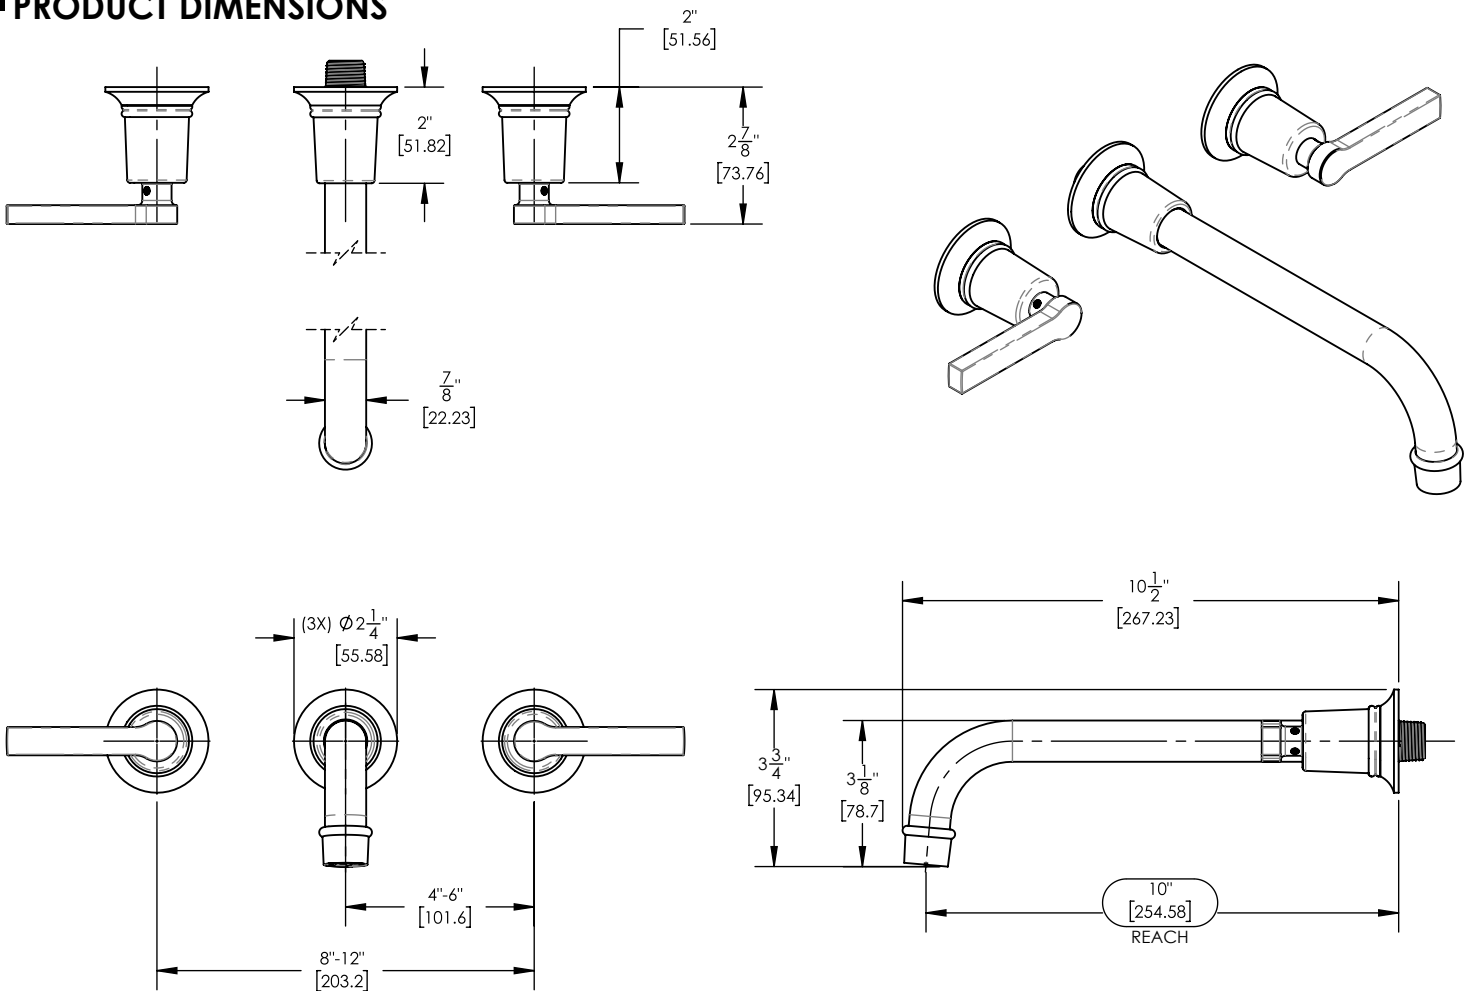

Wall Lavatory Set w/ Lever Handles

501-14-10

PRODUCT FEATURES

- Style: Traditional
- Collection: Hex Modern
- Temperature Controlled By Handles
- Lever Handles
-
-

TECHNICAL DETAILS

ADA Compliance: Yes
 Drain Assembly Material: Brass
 Fitting Hole Diameter: 1 1/8"
 Number of Holes: Three Hole
 Number of Handles: Two
 Handle Turn Angle: Quarter Turn
 Spout Reach: 10"
 Installation Type: Wall Mounted
 Primary Material: Brass
 Valve Material: Ceramic
 Flow Restriction: 1.2 gpm
 Water Pressure Maximum: 85 PSI
 Water Pressure Minimum: 20 PSI
 Water Pressure Recommended: 60 PSI

PRODUCT DIMENSIONS

www.phylrich.com

1261 Logan Avenue, Costa Mesa, California 92626.
 Phone: 714.361.4800 Fax: 714.617.3120

ASME A112.181/ CSA B1251, ASME 112.18.2/ CSA B125.2, ANSI NSF, CEC

CODES & STANDARDS