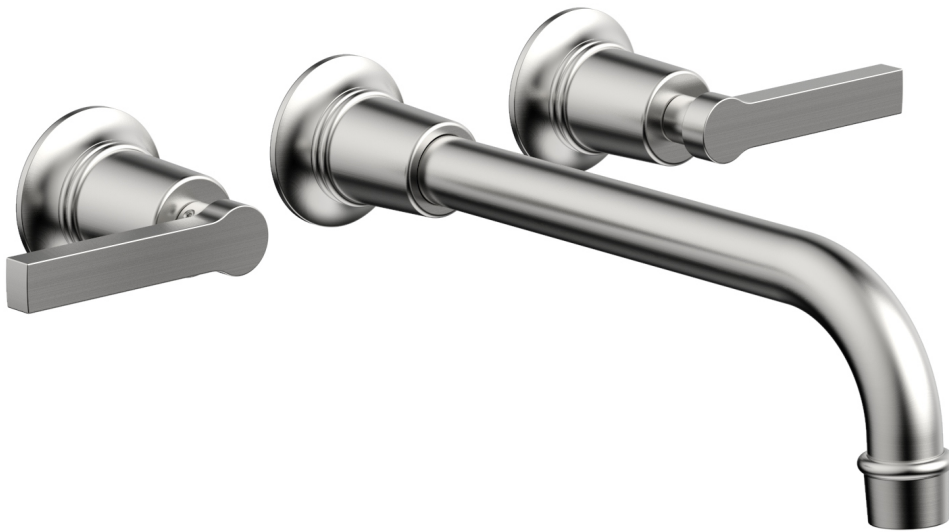

Wall Lavatory Set w/ Lever Handles

501-14-10

PRODUCT FEATURES

- Style: Traditional
- Collection: Hex Modern
- Temperature Controlled By Handles
- Lever Handles
-
-

TECHNICAL DETAILS

ADA Compliance: Yes
 Drain Assembly Material: Brass
 Fitting Hole Diameter: 1 1/8"
 Number of Holes: Three Hole
 Number of Handles: Two
 Handle Turn Angle: Quarter Turn
 Spout Reach: 10"
 Installation Type: Wall Mounted
 Primary Material: Brass
 Valve Material: Ceramic
 Flow Restriction: 1.2 gpm
 Water Pressure Maximum: 85 PSI
 Water Pressure Minimum: 20 PSI
 Water Pressure Recommended: 60 PSI