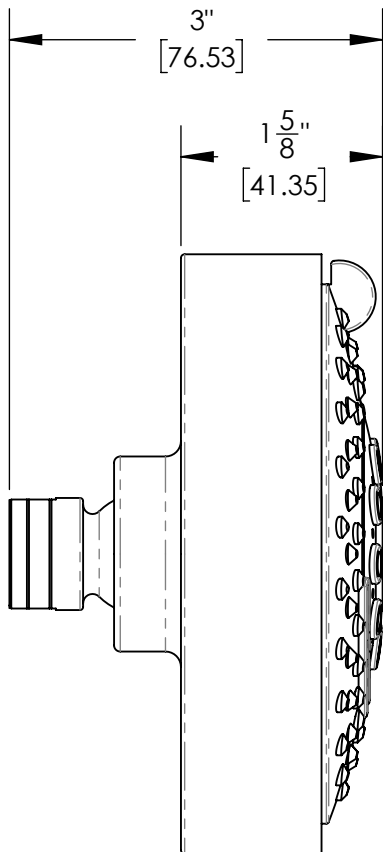

3-454

■ **PRODUCT FEATURES**

- Three Functions:
Aerated, Massage & Rain
- 5" Shower Head
- Contemporary Style
- **Shower Head only**

■ **TECHNICAL DETAILS**

ADA Compliance: No
Flow Restriction: 1.8 gpm

■ **PRODUCT DIMENSIONS**