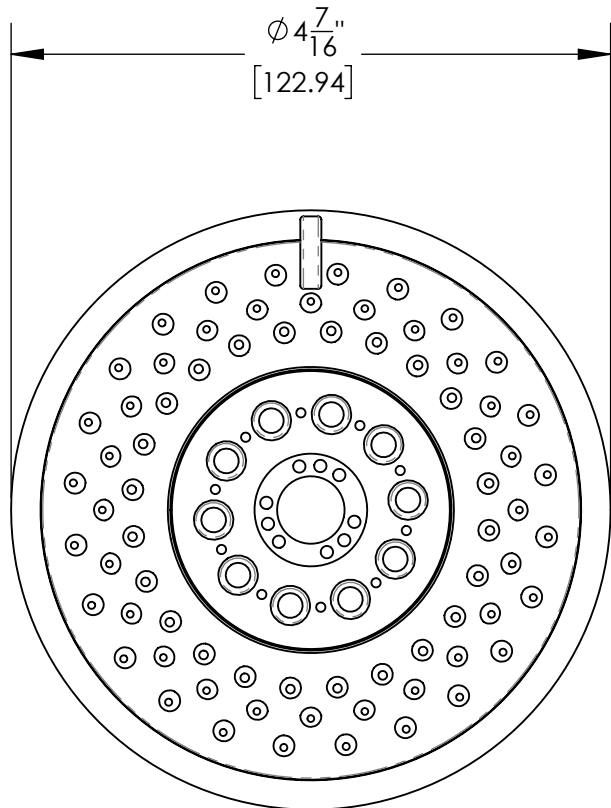

3-454

■ **PRODUCT FEATURES**

- Three Functions:
Aerated, Massage & Rain
- 5" Shower Head
- Contemporary Style
- **Shower Head only**

■ **TECHNICAL DETAILS**

ADA Compliance: No
Flow Restriction: 1.8 gpm

■ **PRODUCT DIMENSIONS**