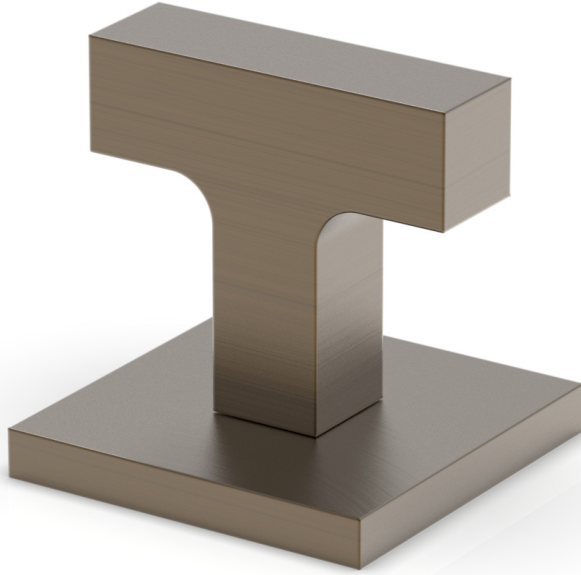

255-36

■ **PRODUCT FEATURES**

- Style: Contemporary
- Collection: Croi
- Temperature Controlled By Handle
- Lever Handle
- 
- 

■ **TECHNICAL DETAILS**

Access Hole Diameter: 1 1/8"  
 Handle Turn Angle: Quarter Turn  
 Installation Type: Wall Mounted  
 Primary Material: Brass