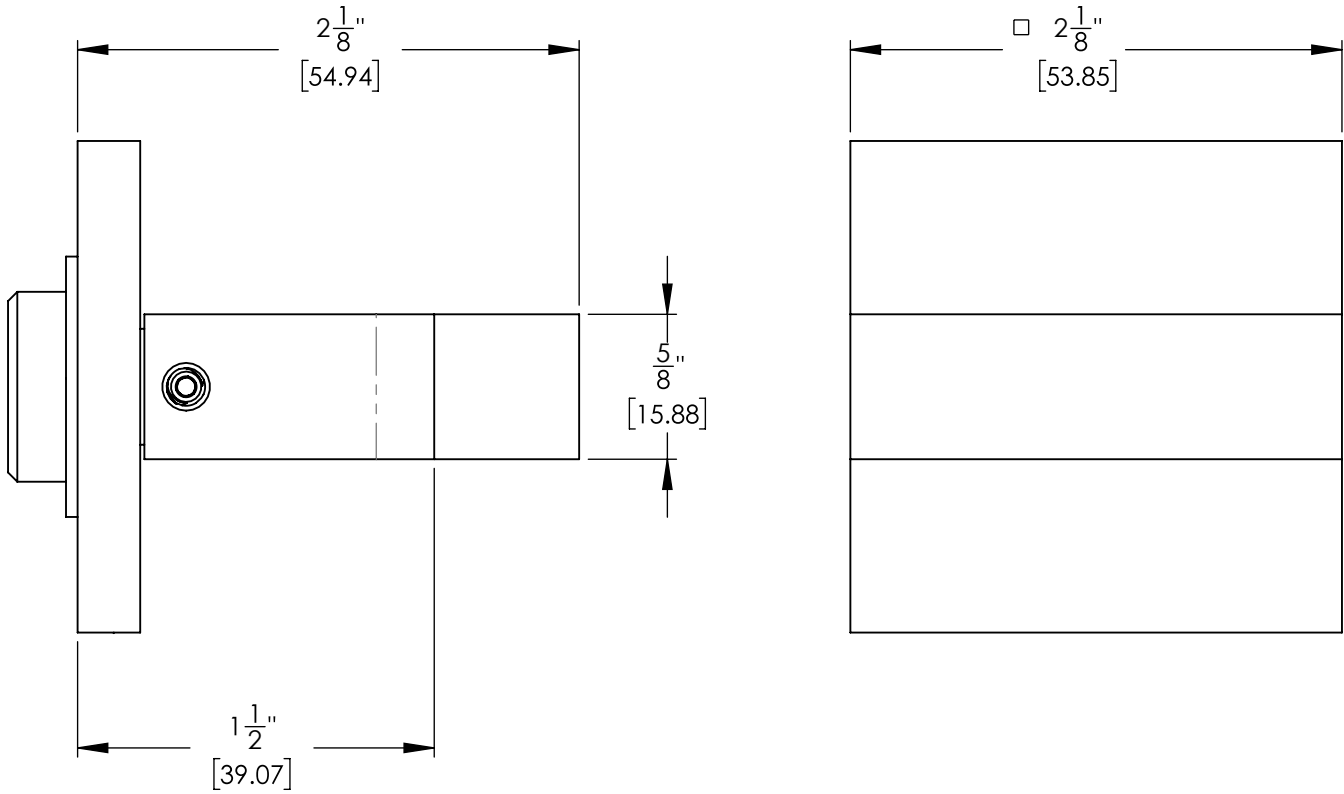

■ **PRODUCT DIMENSIONS**