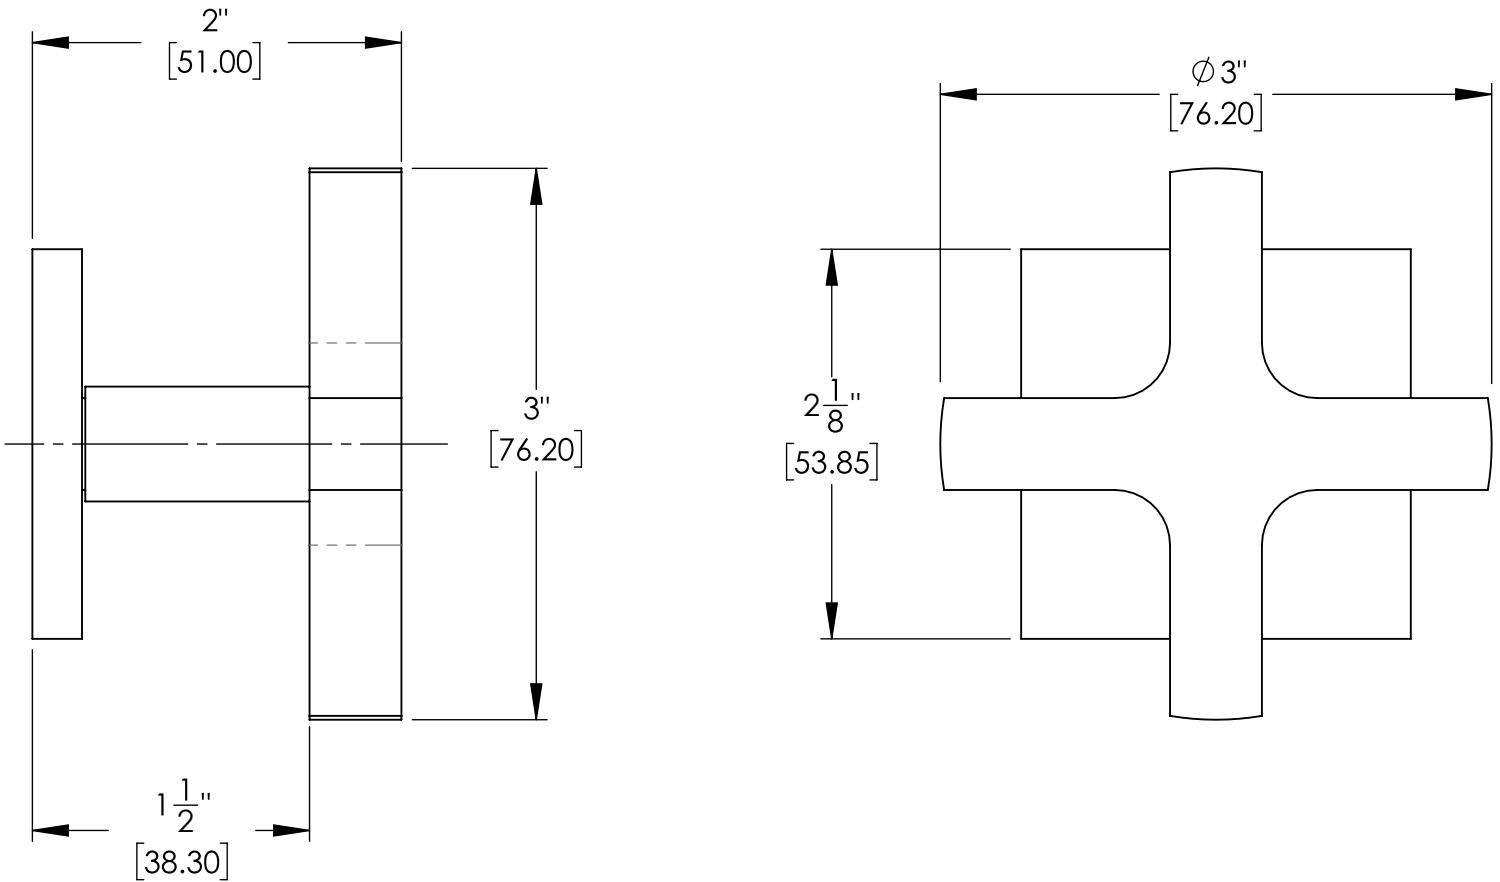

■ **PRODUCT DIMENSIONS**

www.phylrich.com

1261 Logan Avenue, Costa Mesa, California 92626.
Phone: 714.361.4800 Fax: 714.617.3120

CODES & STANDARDS

ASME A112.181/ CSA B1251, ASME 112.18.2/ CSA B125.2, ANSI NSF, CEC

WARRANTY

Mechanical Warranty: 10 Years from date of purchase.
Finish Warranty: See catalog for further information.

Rev-