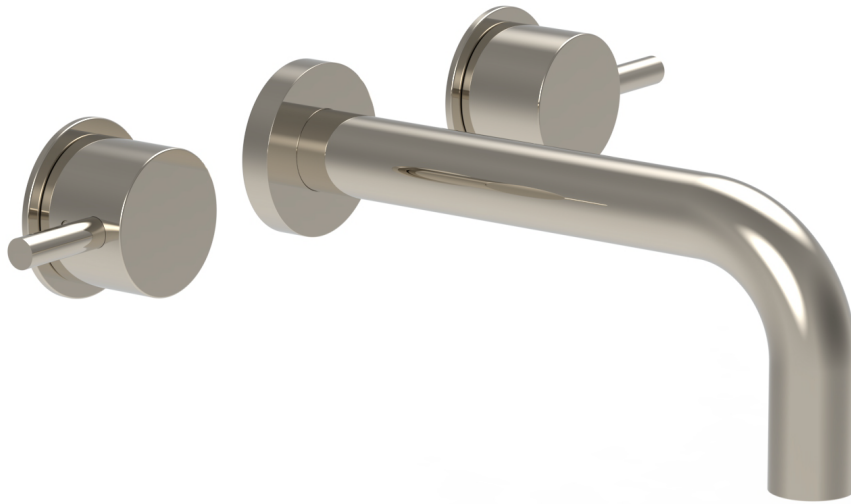

# Single Handle Wall Lavatory Set w/ Lever Handle

230-14

## PRODUCT FEATURES

- Style: Contemporary
- Collection: Basic II
- Temperature Controlled By Handles
- Lever Handle
- 
- 

## TECHNICAL DETAILS

ADA Compliance: No  
 Drain Assembly Material: Brass  
 Fitting Hole Diameter: 1 1/8"  
 Number of Holes: Three Hole  
 Number of Handles: Two  
 Handle Turn Angle: Quarter Turn  
 Spout Reach: 7 1/2"  
 Installation Type: Wall Mounted  
 Primary Material: Brass  
 Valve Material: Ceramic  
 Flow Restriction: 1.2 gpm  
 Water Pressure Maximum: 85 PSI  
 Water Pressure Minimum: 20 PSI  
 Water Pressure Recommended: 60 PSI