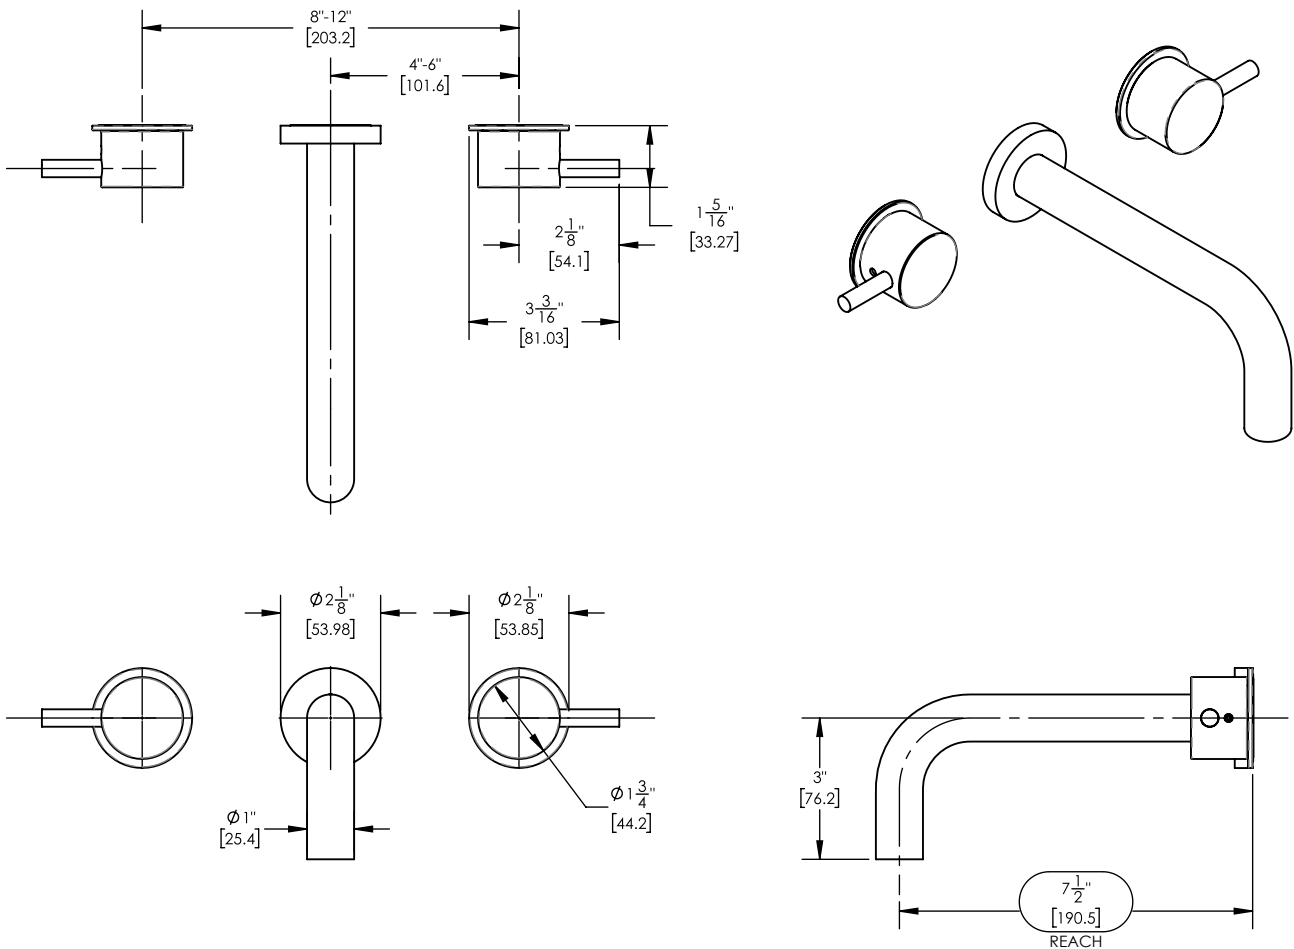

PRODUCT DIMENSIONS

www.phylrich.com

1261 Logan Avenue, Costa Mesa, California 92626.
Phone: 714.361.4800 Fax: 714.617.3120

Rev-

CODES & STANDARDS

ASME A112.181/ CSA B1251, ASME 112.18.2/ CSA B125.2, ANSI NSF, CEC

WARRANTY

Mechanical Warranty: 10 Years from date of purchase.
Finish Warranty: See catalog for further information.