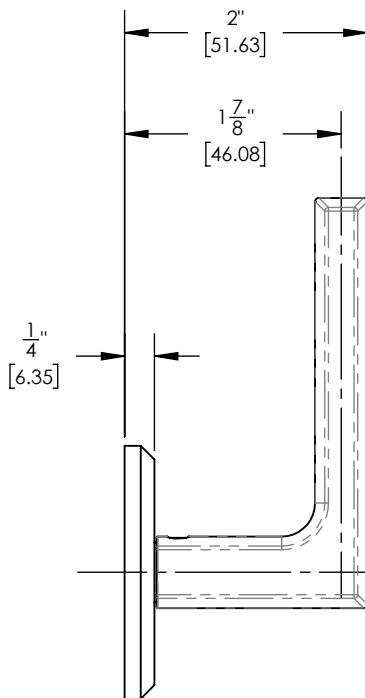

TECHNICAL DETAILS

ADA Compliance: No
 Access Hole Diameter: 1 1/8"
 Handle Turn Angle: Quarter Turn
 Installation Type: Wall Mounted
 Primary Material: Brass

PRODUCT FEATURES

- Style: Contemporary
- Collection: Diama
- Temperature Controlled By Handles
- Lever Handles